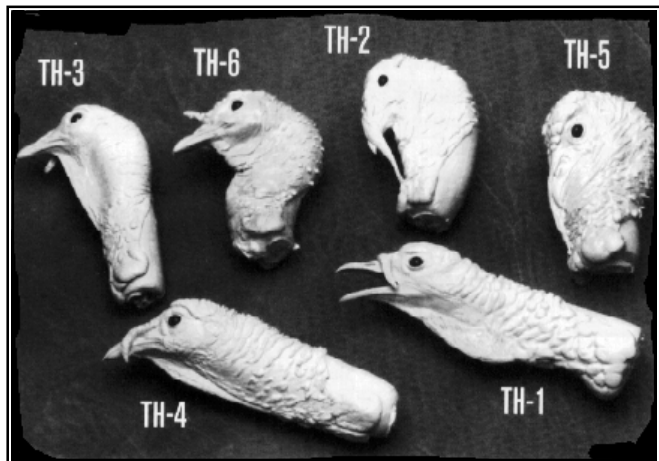

CAST BIRD HEADS - OPEN MOUTH

Cat #	Description	Price
DH111	Open Mouth Mallard Drake	17.75
DH112	Open Mouth Woodduck Drake	17.75
DH113	Open Mouth Pintail Drake	17.75
DH114	OM Hooded Merganser Drake	17.75
DH115	OM Common Goldeneye Drake	17.75
DH116	Open Mouth Canada Goose	21.50
DH117	Open Mouth Wigeon Drake	17.75
DH118	Open Mouth Bufflehead Drake	17.75
DH119	Open Mouth A. Eider Drake	19.85
DH120	Open Mouth Old Squaw Drake	17.75
DH123	Open Mouth Canvasback Drake	17.75
DH211	Open Mouth Crow	17.75

Bird Forms

FEREBEE TURKEY HEADS

This is the best quality turkey head that we could find anywhere. They are constructed of a rigid plastic with the best

detail that we have seen. Each head comes complete with the **Tohickon Style #123 eyes installed** and a 9 gauge neck wire. Simply spray the head with a lacquer primer and they are ready for painting.

Discontinued

Cat #	Description	Price
TH01	Gobbling	43.95
TH02	Strutting	43.95
TH03	Standing	43.95
TH04	Flying	43.95
TH05	Full Strut	43.95
TH06	Walking	43.95

Plastic Turkey Heads. Very realistic. **Accepts flex eyes.**
Hollow neck.

Cat #	Description	Price
TH11	Gobbling	87.75
TH12	Strutting	87.75
TH13	Standing	87.75
TH14	Flying	87.75
TH15	Hanging Dead	87.75
TH20	Hen-Standing	87.75

Discontinued

WILD TURKEY BREAST FORM

The finest turkey breast form available. Features a slot for the tail and an optional slot for the beard.