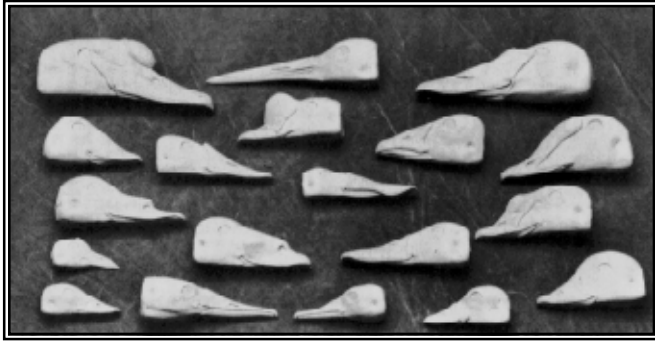

Bird Forms

DH15	Blue-winged Teal Drake	14.25
DH16	Blue-winged Teal Hen	14.25
DH17	Cinnamon Teal Drake	14.25
DH18	Cinnamon Teal Hen	14.25
DH19	Canvasback Drake	14.25
DH20	Canvasback Hen	14.25
DH21	Redhead Drake	14.25
DH22	Redhead Hen	14.25
DH23	Ringnecked Duck Drake	14.25
DH24	Ringnehead Duck Hen	14.25
DH25	Bufflehead Drake	14.25
DH26	Bufflehead Hen	14.25
DH27	Common Goldeneye Drake	14.25
DH28	Common Goldeneye Hen	14.25
DH29	Oldsquaw Drake	14.25
DH30	Oldsquaw Hen	14.25
DH31	Black-bellied Tree Duck	14.25
DH33	Harlequin Drake	14.25
DH34	Harlequin Hen	14.25
DH35	Hooded Merganser Drake	14.25
DH36	Hooded Merganser Hen	14.25
DH37	Red-breasted Merganser Drake	14.25
DH38	Red-breasted Merganser Hen	14.25
DH39	Greater Scaup Drake	14.25
DH40	Greater Scaup Hen	14.25
DH41	Lesser Scaup Drake	14.25
DH42	Lesser Scaup Hen	14.25
DH43	Ruddy Duck Drake	14.25
DH44	Ruddy Duck Hen	14.25
DH45	American (Common) Eider Drake	17.75
DH46	American (Common) Eider Hen	15.95
DH47	King Eider Drake (Large Lobe)	15.95
DH48	King Eider Hen	15.95
DH49	King Eider Drake (Small Lobe)	15.95
DH50	Fulvous Tree Duck	14.25
DH51	Amer. (Common) Merganser Drake	14.25
DH52	American (Common) Merganser Hen	14.25
DH53	Barrows' Goldeneye Drake	14.25
DH54	Barrows' Goldeneye Hen	14.25
DH55	Mandarin Drake	14.25
DH56	Ringed Teal Drake	14.25
DH57	Mottled Duck Drake	14.25
DH58	Ruffed Grouse	14.25
DH59	Black Scoter Drake	14.25
DH61	White-winged Scoter Drake	15.95
DH62	White-winged Scoter Hen	15.95

DH63	Surf Scoter Drake	15.95
DH65	Pacific Eider Drake	17.75
DH67	Spectacled Eider Drake	14.25
DH69	Stellers' Eider Drake	14.25
DH81	Cackling Canada Goose	14.25
DH82	Canada Goose-Medium	17.75
DH83	Canada Goose-Large	17.75
DH85	Snow/Blue Goose-Medium	17.75
DH86	Snow/Blue Goose-Large	17.75
DH87	White-Fronted Goose	17.75
DH88	Mute Swan	21.50
DH89	Whistling (Tundra) Swan	21.50
DH92	Canada Goose-Small	17.75
DH93	White-Fronted Goose-Small	17.75
DH152	Daffy Duck (Large Tame Mallard)	17.75
DH170	Common Loon	17.75
DH200	Ring-necked Pheasant Cock	14.25
DH210	Crow	14.25
DH212	Morning Dove	10.75
DH213	Hungarian Partridge	14.25
DH215	Bobwhite Quail	14.25
DH216	Golden Pheasant	14.25
DH301	Red-Headed Woodpecker	10.25

CAST BIRD HEADS - OPEN MOUTH

Cat #	Description	Price
DH111	Open Mouth Mallard Drake	17.75
DH112	Open Mouth Woodduck Drake	17.75
DH113	Open Mouth Pintail Drake	17.75
DH114	OM Hooded Merganser Drake	17.75
DH115	OM Common Goldeneye Drake	17.75
DH116	Open Mouth Canada Goose	21.50
DH117	Open Mouth Wigeon Drake	17.75
DH118	Open Mouth Bufflehead Drake	17.75
DH119	Open Mouth A. Eider Drake	19.85
DH120	Open Mouth Old Squaw Drake	17.75
DH123	Open Mouth Canvasback Drake	17.75
DH211	Open Mouth Crow	17.75